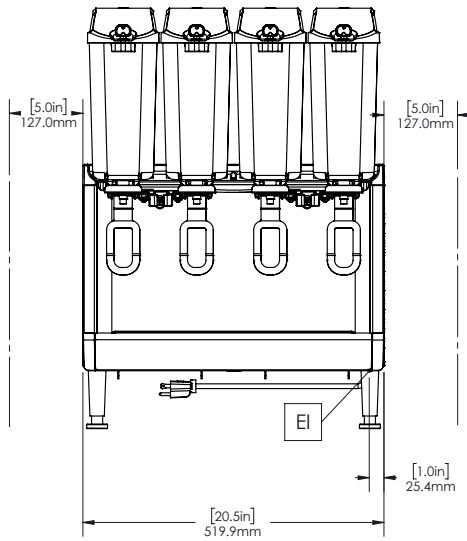

Side

Simplicity Bubblers Chilled Beverage Dispensers 4x9 L, agitator model with locking lid

Front