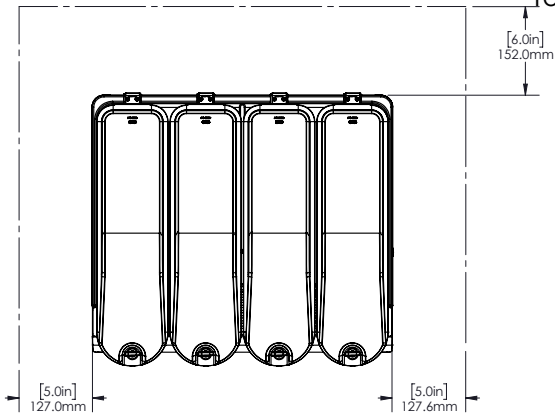

## Simplicity Bubblers Chilled Beverage Dispensers 4x9 L, agitator model with locking lid

Front

Side

Top

### Key Information:

External dimensions, Width:	521 mm
External dimensions, Depth:	451 mm
External dimensions, Height:	729 mm
Net weight:	ISO 9001 kg
Shipping weight:	36 kg
Shipping height:	650 mm
Shipping width:	500 mm
Shipping depth:	650 mm