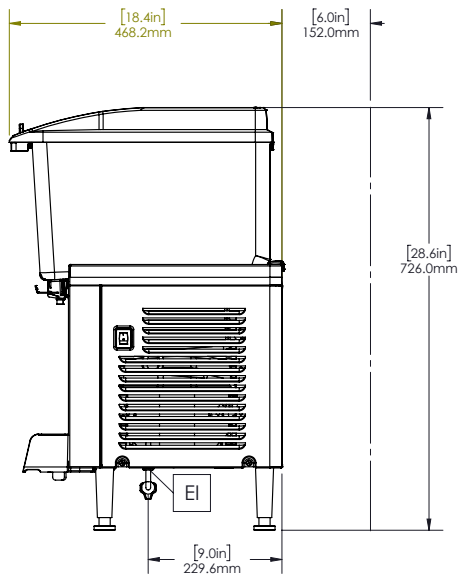

### Short Form Specification

Item No. \_\_\_\_\_

Chilled beverage dispenser, 4x9lt, with agitation function for fresh juices, coffees, or teas with minimal foaming system. Dispense 4 flavors in (4) 2.4 gallon / 9lt easy-clean bowls with 23 cm cup clearance. Easy-off bowl release system for faster and easier assembly and disassembly. Bowls with locking lid for added safety against tampering. Temperature range from 1.7 - 5° C. Pre-mix dispenser with stainless steel base and clear plastic bowls.

### Construction

- Temperature range from 1.7 - 5° C.
- Locking lid for added safety against tampering.
- Pre-mix dispenser with stainless steel base and clear plastic bowls.
- Fewer removable parts to simplify cleaning and reduce maintenance.
- The air intakes from the bottom and exhaust to back.
- Refrigerant type: R290.

## Simplicity Bubblers Chilled Beverage Dispensers 4x9 L, agitator model with locking lid

Front

Side

Top

### Key Information:

External dimensions, Width:	521 mm
External dimensions, Depth:	451 mm
External dimensions, Height:	729 mm
Net weight:	ISO 9001 kg
Shipping weight:	36 kg
Shipping height:	650 mm
Shipping width:	500 mm
Shipping depth:	650 mm